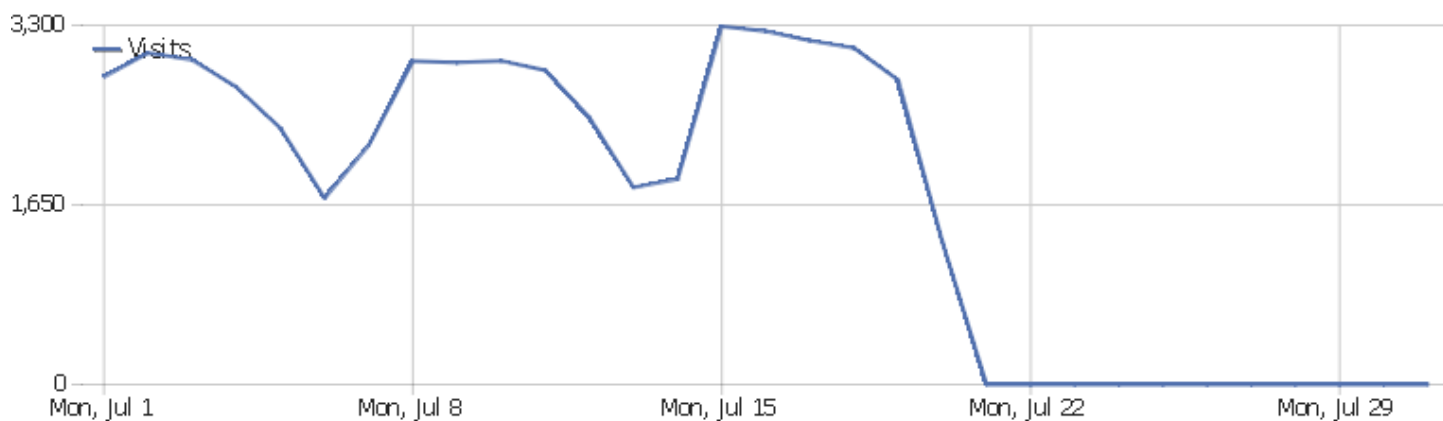

Name	Value
Unique visitors	19,207
Users	9
Visits	52,677
Actions	170,962
Maximum actions in one visit	2,237
Actions per Visit	3
Avg. Visit Duration (in seconds)	00:02:00
Bounce Rate	61%

Country

Country	Visits	Actions	Actions per Visit	Avg. Time on Website	Bounce Rate	Revenue
? Unknown	52,677	170,962	3	00:02:00	61%	\$0

Page URLs

Page URL	Pageviews	Unique Pageviews	Avg. time on page	Bounce Rate	Exit rate
/	75,773	30,363	00:00:32	64%	73%
/meeting/120/	8,836	6,785	00:01:12	33%	66%
/process/rfcs/	4,063	3,658	00:00:41	72%	78%
/about/introduction/	2,695	2,334	00:01:05	62%	65%
/privacy-statement/	3,081	2,314	00:00:54	27%	39%
/meeting/upcoming/	1,710	1,495	00:00:42	65%	61%
/meeting/	1,307	1,125	00:00:23	26%	16%
/administration/	1,232	982	00:00:38	27%	30%
/search/	1,100	932	00:00:45	38%	42%
/blog/ - Others	961	915	00:00:24	68%	23%
/meeting/121/	931	825	00:00:55	72%	54%
/technologies/netmgmt/	955	752	00:00:44	58%	38%
/technologies/security/	922	748	00:00:59	73%	36%
/blog/	879	699	00:00:38	86%	43%
/about/groups/iesg/	832	697	00:00:48	50%	43%
/meeting/hackathons/	854	682	00:00:39	38%	22%
/about/open-records/	838	669	00:00:53	56%	51%
/administration/policies-procedures/vulnerability-discl	871	665	00:00:31	24%	16%
/process/process/	759	657	00:00:49	71%	43%
/blog/ietf120-new-topics/	825	633	00:00:47	57%	33%
/meeting/120/hotel/	776	613	00:01:06	63%	69%
/meeting/past/	728	610	00:01:51	42%	63%
/about/	710	598	00:00:28	52%	33%
Others	36,482	29,787	00:00:50	64%	46%

Length of visits

Visit duration	Visits
0-10s	35,870
11-30s	4,157
31-60s	2,648
1-2 min	2,513
2-4 min	2,222
4-7 min	1,598
7-10 min	910
10-15 min	955
15-30 min	1,410
30+ min	504

Channel Type

Channel Type	Visits	Actions	Actions per Visit	Avg. Time on Website	Bounce Rate	Revenue
Direct Entry	34,139	109,586	3	00:01:46	68%	\$0
Search Engines	10,570	25,164	2	00:02:00	52%	\$0
Websites	7,276	34,199	5	00:03:10	38%	\$0
Campaigns	384	1,059	3	00:01:36	41%	\$0
Social Networks	308	954	3	00:01:36	57%	\$0